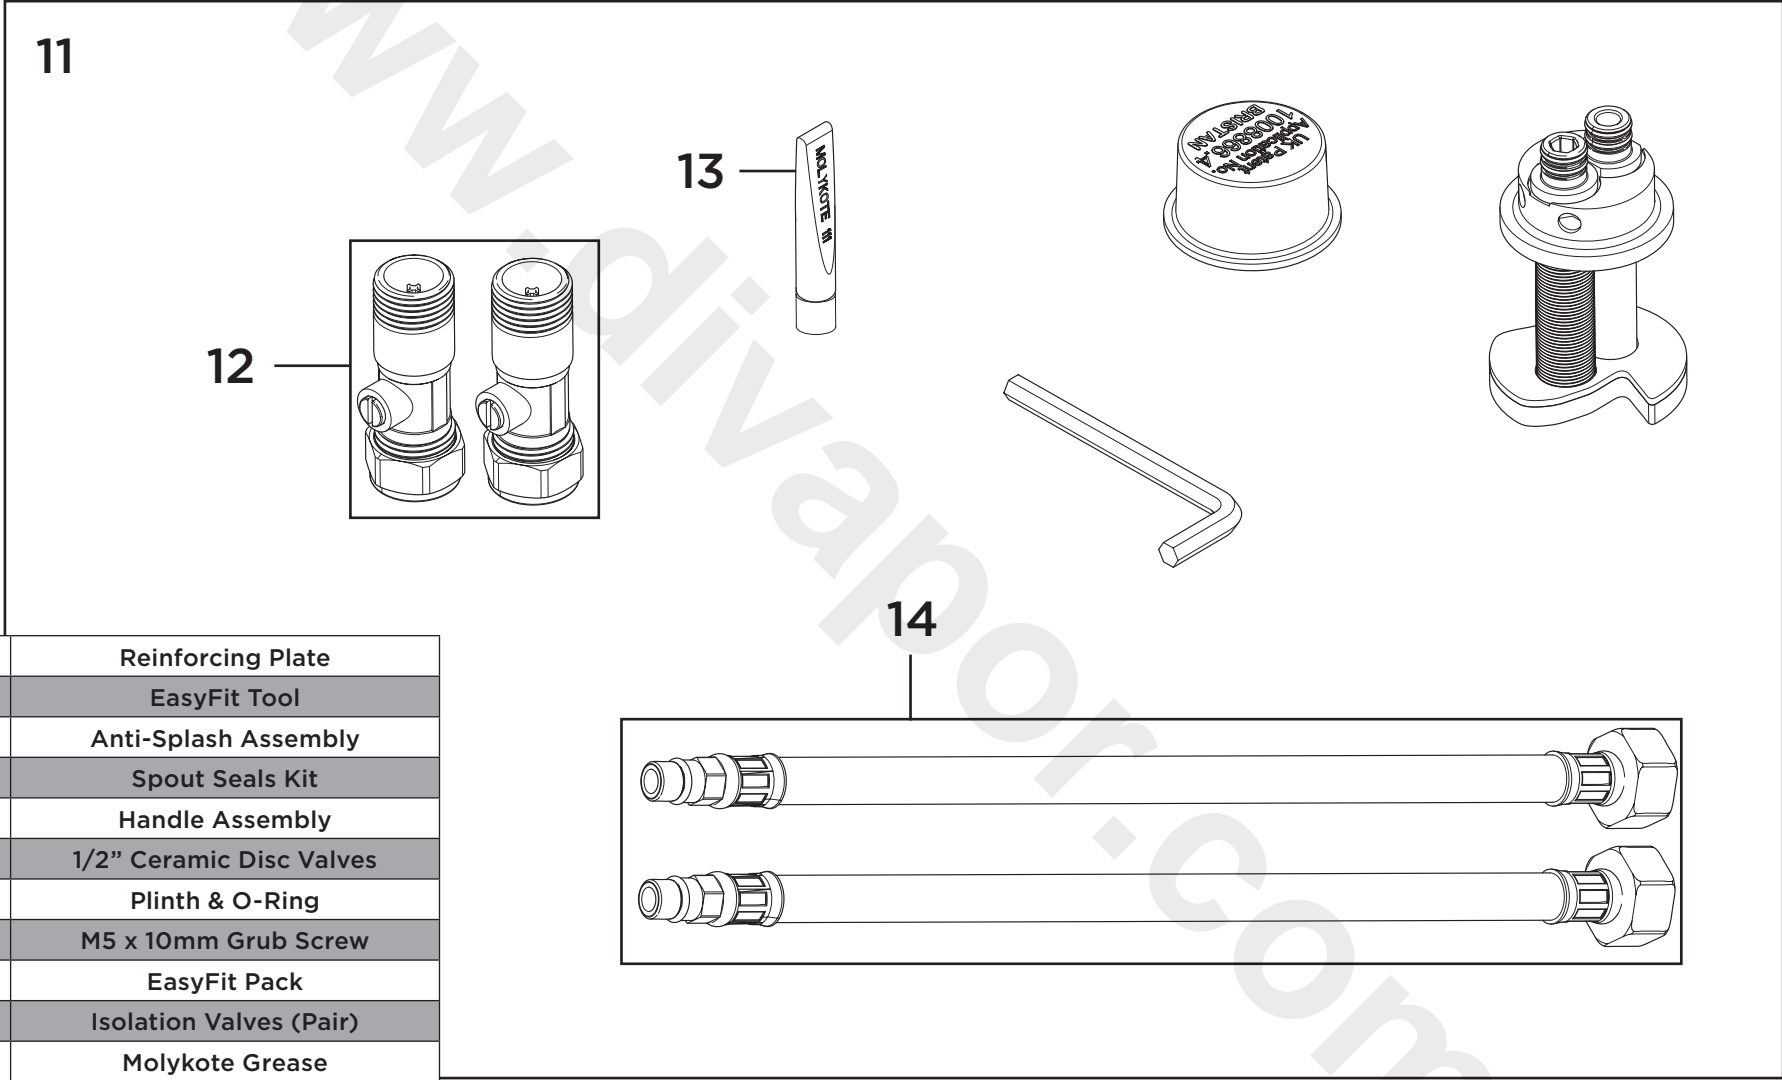

Product Code: RS SNK EF C
Revision: D2

1

2

3

4

6

5

8

7

1	Reinforcing Plate
2	EasyFit Tool
3	Anti-Splash Assembly
4	Spout Seals Kit
5	Handle Assembly
6	1/2" Ceramic Disc Valves
7	Plinth & O-Ring
8	M5 x 10mm Grub Screw
9	EasyFit Pack
10	Isolation Valves (Pair)
11	Molykote Grease
12	1/2" BSP Flexible Tails (Pair)

Product Code: RS SNK EF C
Revision: D2

1	Reinforcing Plate
2	EasyFit Tool
3	Anti-Splash Assembly
4	Spout Seals Kit
5	Handle Assembly
6	1/2" Ceramic Disc Valves
7	Plinth & O-Ring
8	M5 x 10mm Grub Screw
9	EasyFit Pack
10	Isolation Valves (Pair)
11	Molykote Grease
12	1/2" BSP Flexible Tails (Pair)