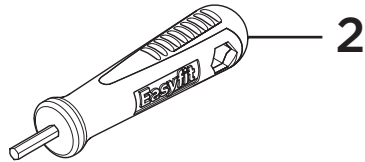

Product Code: RS SNK EF C
Revision: D2

1

2

3

4

6

5

8

7

1	Reinforcing Plate
2	EasyFit Tool
3	Anti-Splash Assembly
4	Spout Seals Kit
5	Handle Assembly
6	1/2" Ceramic Disc Valves
7	Plinth & O-Ring
8	M5 x 10mm Grub Screw
9	EasyFit Pack
10	Isolation Valves (Pair)
11	Molykote Grease
12	1/2" BSP Flexible Tails (Pair)

Product Code: RS SNK EF C
Revision: D2

1	Reinforcing Plate
2	EasyFit Tool
3	Anti-Splash Assembly
4	Spout Seals Kit
5	Handle Assembly
6	1/2" Ceramic Disc Valves
7	Plinth & O-Ring
8	M5 x 10mm Grub Screw
9	EasyFit Pack
10	Isolation Valves (Pair)
11	Molykote Grease
12	1/2" BSP Flexible Tails (Pair)