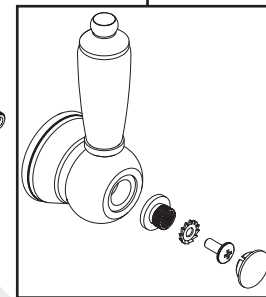

Product Code: RS SNK EF C
Revision: D2

1

2

3

4

6

5

8

7

1	Reinforcing Plate
2	EasyFit Tool
3	Anti-Splash Assembly
4	Spout Seals Kit
5	Handle Assembly
6	1/2" Ceramic Disc Valves
7	Plinth & O-Ring
8	M5 x 10mm Grub Screw
9	EasyFit Pack
10	Isolation Valves (Pair)
11	Molykote Grease
12	1/2" BSP Flexible Tails (Pair)

Product Code: RS SNK EF C
Revision: D2

1	Reinforcing Plate
2	EasyFit Tool
3	Anti-Splash Assembly
4	Spout Seals Kit
5	Handle Assembly
6	1/2" Ceramic Disc Valves
7	Plinth & O-Ring
8	M5 x 10mm Grub Screw
9	EasyFit Pack
10	Isolation Valves (Pair)
11	Molykote Grease
12	1/2" BSP Flexible Tails (Pair)